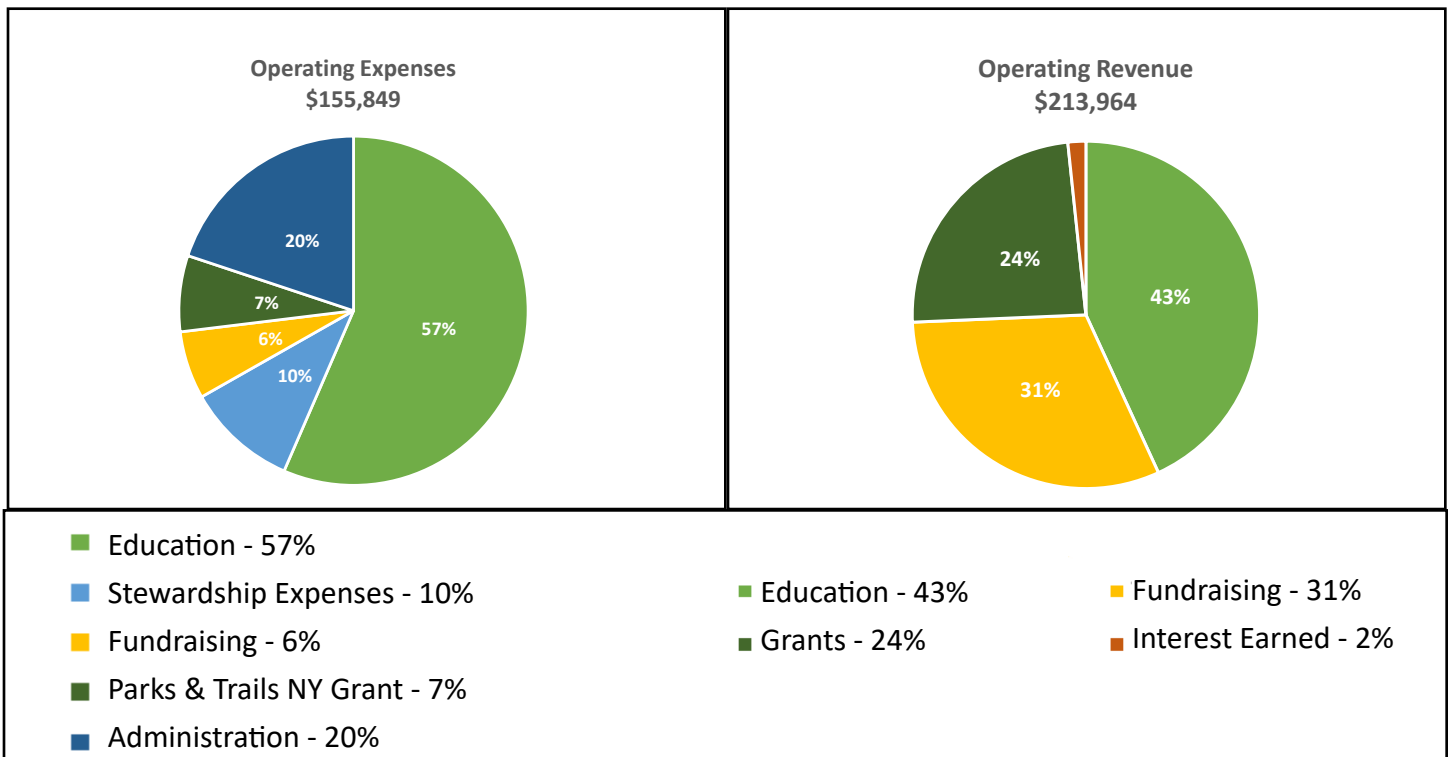

2018 Highlights

- Engaged more than 11,000 children through programs onsite and at locations throughout Western New York
- More than half of the students served come from urban, underserved neighborhoods
- Controlled an invasive plant, *Phragmites australis*, on more than 30 acres
- Planted more than 360 native shrubs, trees, and wildflowers and spread native seed at 10 sites that were previously dominated by Phragmites
- Welcomed more than 140,000 visitors from at least 32 states and 16 foreign countries
- Prevented 875 pounds from entering landfills by hosting Dare to Repair Cafes
- Hosted a public shredding event where we shredded and recycled 5,920 pounds of paper to keep it out of landfills
- Provided public programs, such as walks and talks, to more than 1,500 individuals

2018 Operating Expenses and Revenue

"I have a million happy memories of Reinstein Woods with my family: your nature day, guided hikes, and just walking around the grounds exploring...Thank you Reinstein Woods!"
- Jennifer Morrison, Reinstein Woods visitor