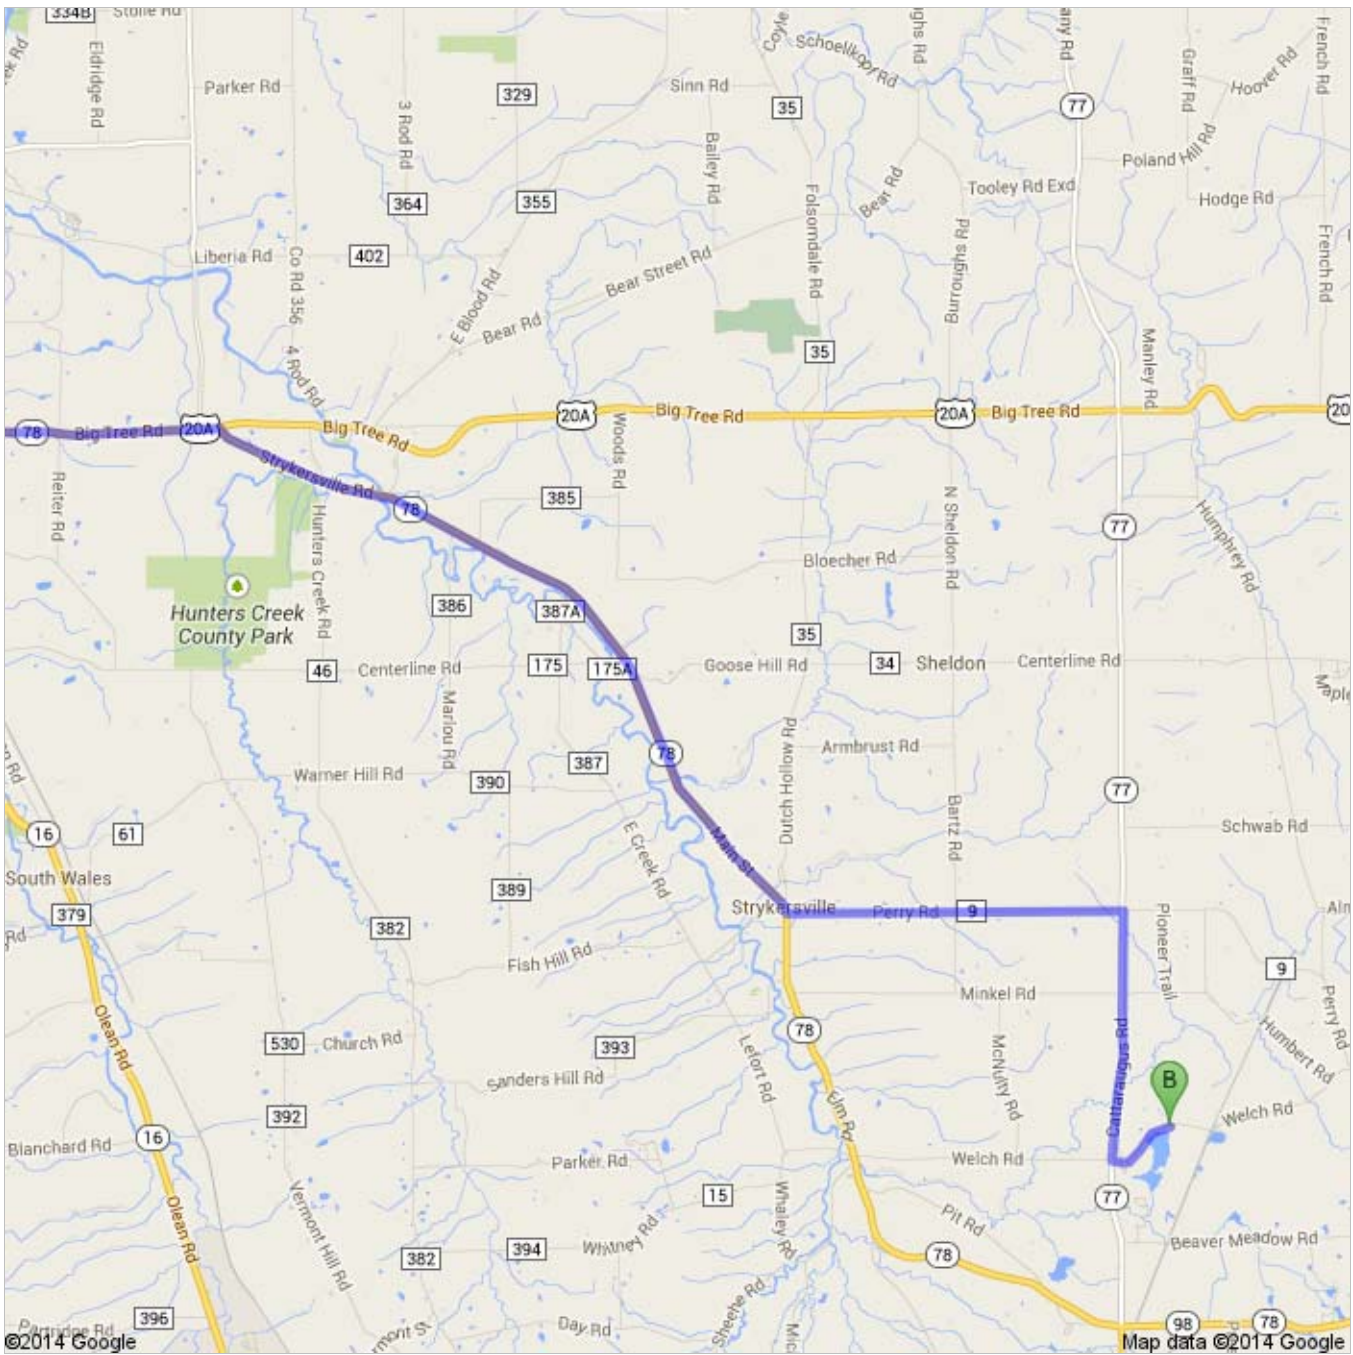

Beaver Meadow – headwaters of Buffalo River
1610 Welch Road, North Java, NY 14113
42.672935, -78.384287

Meet the bus in the parking lot of the nature center. Restrooms facilities available in nature center.

Follow the trail through the woods.

Bear right towards the cabin in the woods.

From the cabin, head towards the wooden bridge in the forest (arrow).

The bridge and area surrounding it is the sample site.

Watch for muddy areas around the site – people can sink in. Find solid places to sample in and around the bridge.

Directions to Buffalo Audubon Society

1610 Welch Rd, North Java, NY 14113

28.9 mi – about 39 mins

Beaver Meadow: meet staff at nature center. BAS Staff will take group to sample site. Nature center has bathroom facilities.

A 93 Honorine Dr, Depew, NY 14043

1. Head **north** on **Honorine Dr** toward **Reinstein Reserve Rd** go 335 ft
total 335 ft
-  2. Take the 2nd right onto **Como Park Blvd** go 1.1 mi
About 3 mins total 1.2 mi
-  3. Turn right onto **US-20 W/Transit Rd** go 4.0 mi
About 6 mins total 5.2 mi
-  4. Take the **New York 400 S** ramp go 0.3 mi
total 5.5 mi
-  5. Merge onto **NY-400 S** go 7.7 mi
About 7 mins total 13.2 mi
-  6. Take the **U.S. 20 A/NY-78** exit toward **E Aurora** go 0.3 mi
total 13.5 mi
-  7. Turn left onto **NY-78 S/US-20A E** go 2.3 mi
About 3 mins total 15.8 mi
-  8. Turn right onto **NY-78 S** go 7.1 mi
About 8 mins total 22.9 mi
-  9. Turn left onto **Perry Rd** go 3.1 mi
About 4 mins total 25.9 mi
-  10. Turn right onto **NY-77 S** go 2.3 mi
About 3 mins total 28.2 mi
-  11. Turn left onto **Welch Rd** go 0.7 mi
Destination will be on the right total 28.9 mi
About 3 mins