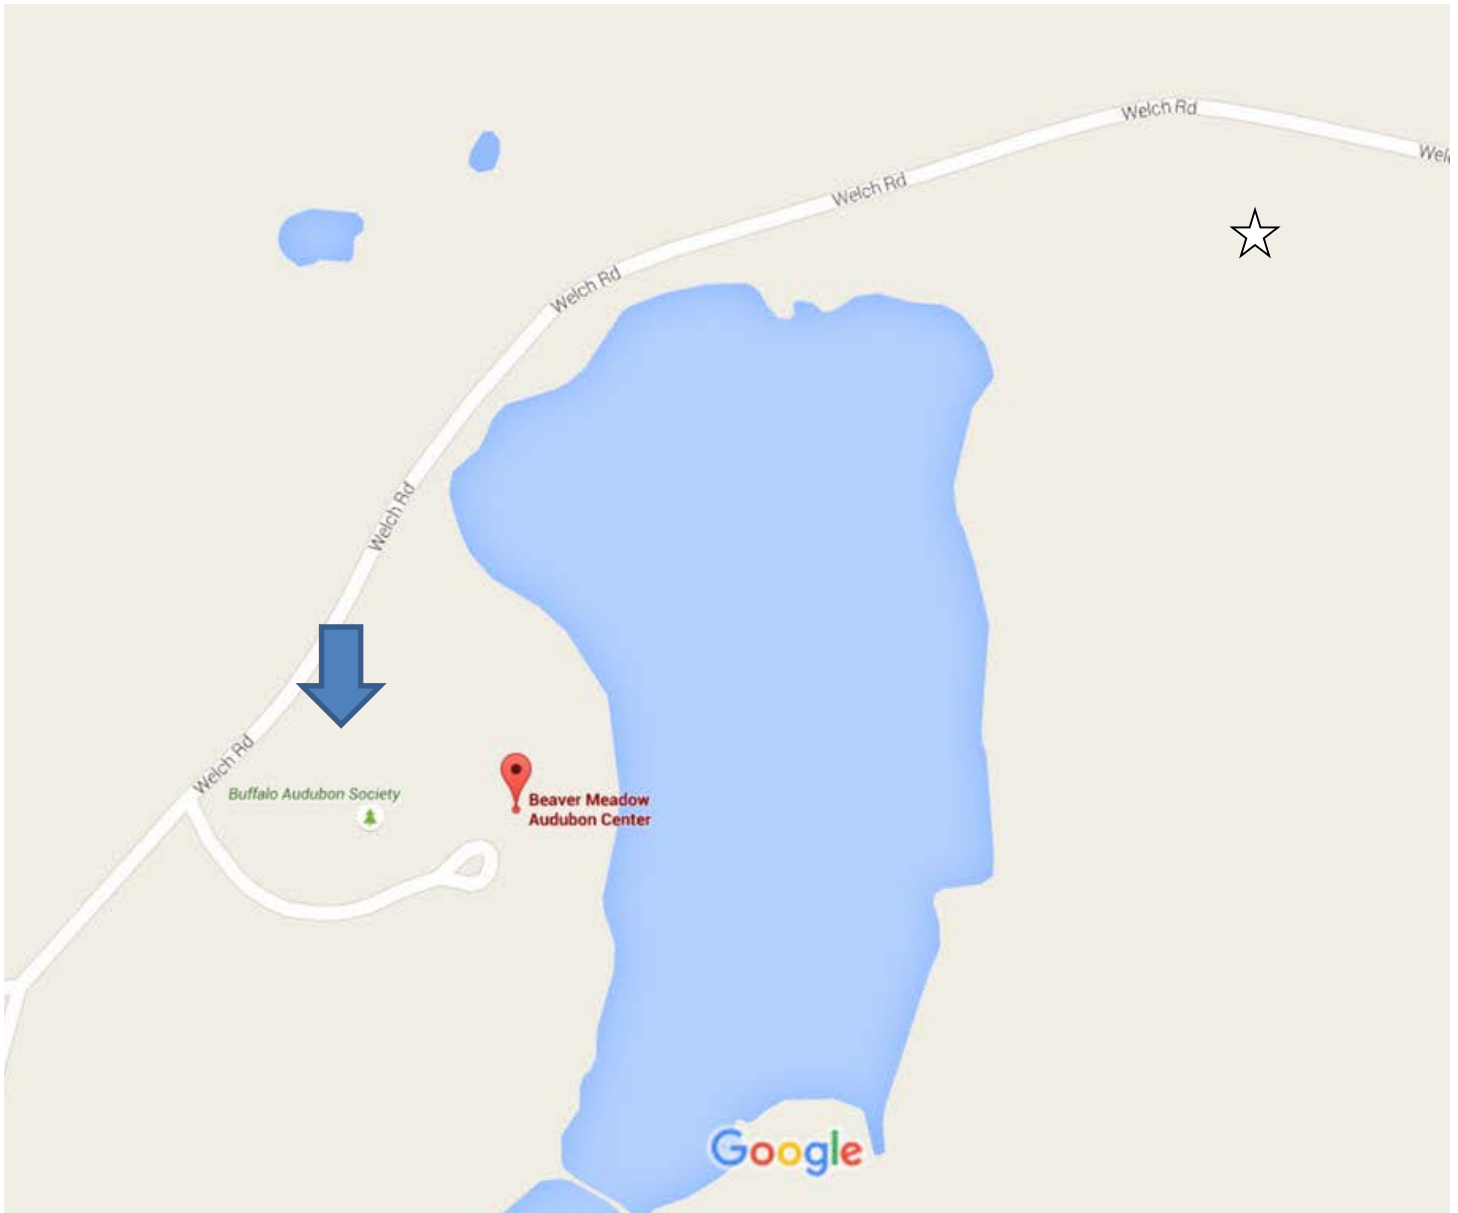

Beaver Meadow – headwaters of Buffalo River
1610 Welch Road, North Java, NY 14113
42.672935, -78.384287

Meet the bus in the parking lot of the nature center. Restrooms facilities available in nature center.

From bus parking lot, drive down the road about ¼ mile. Look for a pull-off area on the right.

 = bus meeting place/parking lot

 = sampling site (approximate location)

Look for a grassy area with a roped-off trail with an orange sign on the right side of the road. Pull off the road and park here.

Follow the trail through the woods.

Bear right towards the cabin in the woods.

From the cabin, head towards the wooden bridge in the forest (arrow).

The bridge and area surrounding it is the sample site.

Beaver Meadow: meet staff at nature center. BAS Staff will take group to sample site. Nature center has bathroom facilities.

A 93 Honorine Dr, Depew, NY 14043

1. Head **north** on **Honorine Dr** toward **Reinstein Reserve Rd** go 335 ft
total 335 ft
-  2. Take the 2nd right onto **Como Park Blvd** go 1.1 mi
About 3 mins total 1.2 mi
-  3. Turn right onto **US-20 W/Transit Rd** go 4.0 mi
About 6 mins total 5.2 mi
-  4. Take the **New York 400 S** ramp go 0.3 mi
total 5.5 mi
-  5. Merge onto **NY-400 S** go 7.7 mi
About 7 mins total 13.2 mi
-  6. Take the **U.S. 20 A/NY-78** exit toward **E Aurora** go 0.3 mi
total 13.5 mi
-  7. Turn left onto **NY-78 S/US-20A E** go 2.3 mi
About 3 mins total 15.8 mi
-  8. Turn right onto **NY-78 S** go 7.1 mi
About 8 mins total 22.9 mi
-  9. Turn left onto **Perry Rd** go 3.1 mi
About 4 mins total 25.9 mi
-  10. Turn right onto **NY-77 S** go 2.3 mi
About 3 mins total 28.2 mi
-  11. Turn left onto **Welch Rd** go 0.7 mi
Destination will be on the right total 28.9 mi
About 3 mins