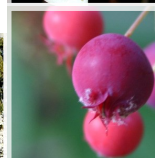

Description: Multi-season interest: fragrant white flowers in spring give way to crimson fruit and enduring rusty red-orange fall foliage. Low maintenance. Use as a screen or garden focal point.

Height: 25-30 ft., 15-20 ft. spread

Blooms: spring

Sun: full sun to part shade

Soil: moist

Wildlife Value: birds

Shrub: “Tiny Wine” Ninebark

Description: Dwarf shrub with bronze to maroon leaves, reddish-brown peeling bark, and bluish-pink flowers. Bears reddish fruit in fall. Use as an attractive hedge or garden backdrop. Resistant to insects, disease and drought.