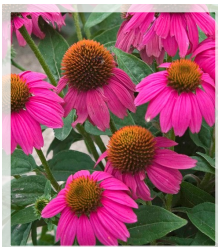

“Pow Wow Wild Berry” Coneflower

Description: Vivid magenta petals surrounding central cone

Height: 2-3 feet

Blooms: spring to summer

Sun: full sun to part shade

Soil: dry to moist

Wildlife Value: birds, butterflies, pollinating insects

Fall Phlox

Description: Attractive pale pink to lilac flower clusters

Height: 2-4 feet

Blooms: summer

Sun: full sun

Soil: moist

Wildlife Value: butterflies

New England Aster

Description: Striking composite of purple petals and yellow center

Height: 3-6 feet

Blooms: late summer to fall

Sun: full sun to part shade

Soil: moist

Wildlife Value: butterflies

“Harlequin” Blue Flag Iris

Description: Multi-season interest: fragrant white flowers in spring give way to crimson fruit and enduring rusty red-orange fall foliage. Low maintenance. Use as a screen or garden focal point.

Height: 25-30 ft., 15-20 ft. spread