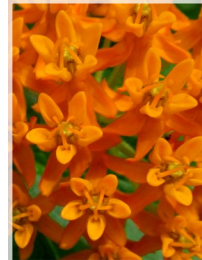

Blooms: summer

Sun: full sun

Soil: dry to moist

Wildlife Value: butterflies

Butterfly Milkweed

Description: Long-lasting, bright orange flower clusters

Height: 1-3 feet

Blooms: mid summer

Sun: full sun to part shade

Soil: dry to moist

Wildlife Value: butterflies, hummingbirds

Common Milkweed

Description: Fragrant pale pink-purple flower clusters

Height: 3-5 feet

Blooms: summer

Sun: full sun to part shade