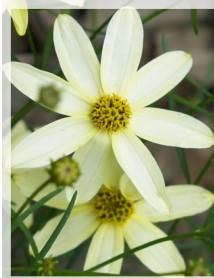

Bee Balm

Description: Striking rosy pink floral tubes

Height: 3-4 feet

Blooms: summer

Sun: full sun to part shade

Soil: moist

Wildlife Value: hummingbirds, song birds, butterflies, pollinating insects

“Little Lanterns” Columbine

Description: Beautiful red and yellow hanging flower heads

Height: 10 inches

Blooms: spring

Sun: part shade

Soil: dry to moist

Wildlife Value: hummingbirds, butterflies, bees

“Moonbeam” Coreopsis

Description: Long-lasting creamy yellow blooms

Height: 1-3 feet

Blooms: summer

Sun: full sun to part shade

Soil: dry to moist

Wildlife Value: butterflies

Black-eyed Susan

Description: sunny yellow flowers, easy to maintain, pairs well with pink flowers

Height: 1-3 feet