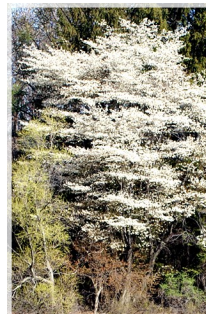

Description: Vivid indigo flower; good for rain gardens and wet edges

Height: 1-3 feet

Blooms: early to mid summer

Sun: full sun to part shade

Soil: moist to wet

Wildlife Value: birds, hummingbirds

Shrub: Shadblow Serviceberry

Description: Multi-season interest: fragrant white flowers in spring give way to crimson fruit and enduring rusty red-orange fall foliage. Low maintenance. Use as a screen or garden focal point.

Height: 25-30 ft., 15-20 ft. spread

Blooms: spring

Sun: full sun to part shade

Soil: moist

Wildlife Value: birds

Shrub: “Tiny Wine” Ninebark

Description: Dwarf shrub with bronze to maroon leaves, reddish-brown peeling bark, and bluish-pink flowers. Bears reddish fruit in fall. Use as an attractive hedge or garden backdrop. Resistant to insects, disease and drought.