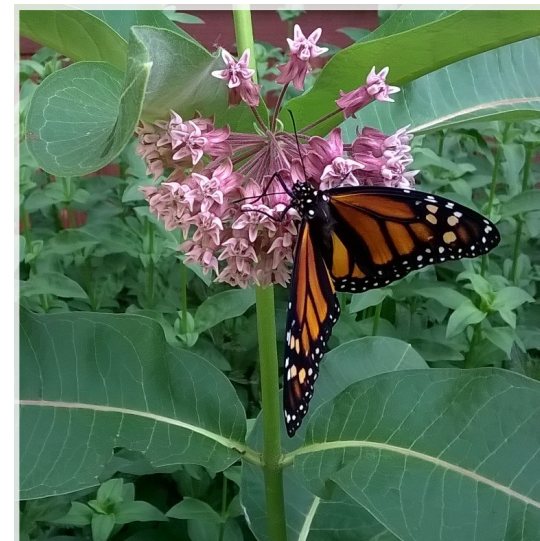

Native Perennial Plant Sale 2017

Reinstein Woods Nature Preserve

93 Honorine Drive

Depew, NY 14043

716-683-5959

www.reinsteinwoods.org