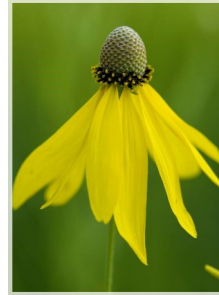

Description: Multi-season interest: fragrant white flowers in spring give way to crimson fruit and enduring rusty red-orange fall foliage. Low maintenance. Use as a screen or garden focal point.

Height: 25-30 ft., 15-20 ft. spread

Height: 1-3 feet

Blooms: summer

Sun: full sun to part shade

Soil: dry to moist

Wildlife Value: butterflies

Black-eyed Susan

Description: sunny yellow flowers, easy to maintain, pairs well with pink flowers

Height: 1-3 feet

Blooms: summer

Sun: full sun to part shade

Soil: dry to moist

Wildlife Value: butterflies, birds

Gray-headed Coneflower

Description: Drooping lemon yellow petals surrounding a central gray cone

Height: 3-6 feet

Blooms: summer

Sun: full sun

Soil: dry to moist

Wildlife Value: butterflies

Butterfly Milkweed

Description: Long-lasting, bright orange flower clusters

Height: 1-3 feet

Blooms: mid summer