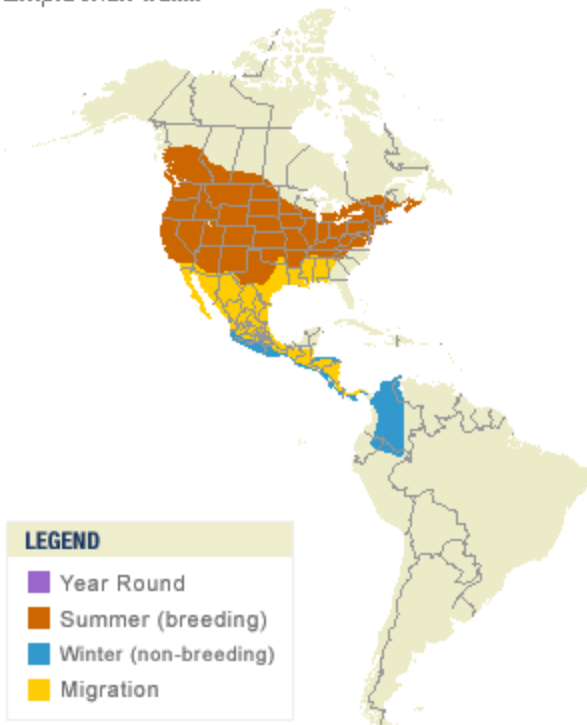

**Red-winged Blackbird**  
*Agelaius phoeniceus*

Map by Cornell Lab of Ornithology  
Range data by NatureServe

**Eastern Towhee**  
*Pipilo erythrophthalmus*

Map by Cornell Lab of Ornithology  
Range data by NatureServe

**Tree Swallow**  
*Tachycineta bicolor*

Map by Cornell Lab of Ornithology  
Range data by NatureServe

**Cooper's Hawk**  
*Accipiter cooperii*

Map by Cornell Lab of Ornithology  
Range data by NatureServe

**Willow Flycatcher**  
*Empidonax traillii*

Map by Cornell Lab of Ornithology  
Range data by NatureServe

**Eastern Phoebe**  
*Sayornis phoebe*

Map by Cornell Lab of Ornithology  
Range data by NatureServe

Great Egret  
*Ardea alba*

Map by Cornell Lab of Ornithology  
Range data by NatureServe

Great Blue Heron  
*Ardea herodias*

Map by Cornell Lab of Ornithology  
Range data by NatureServe

American Robin  
*Turdus migratorius*