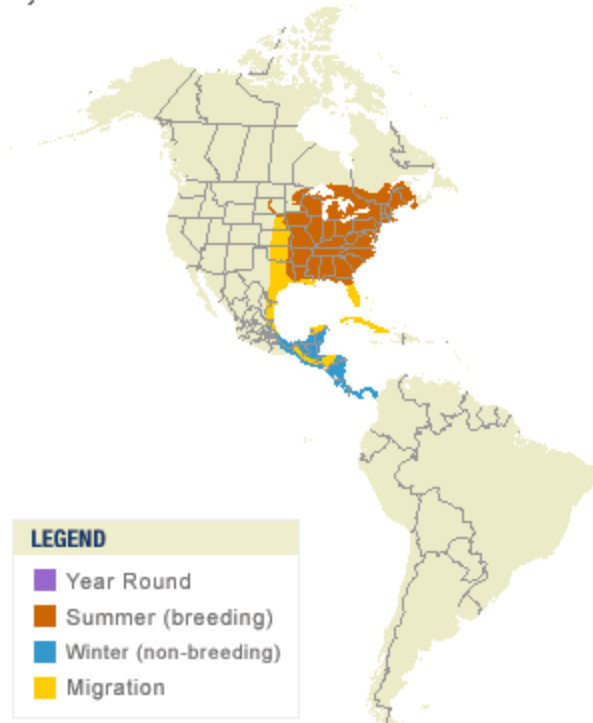

**Ruby-throated Hummingbird**  
*Archilochus colubris*

Map by Cornell Lab of Ornithology  
Range data by NatureServe

**Fox Sparrow**  
*Passerella iliaca*

Map by Cornell Lab of Ornithology  
Range data by NatureServe

**Wood Thrush**  
*Hylocichla mustelina*

Map by Cornell Lab of Ornithology  
Range data by NatureServe

**Eastern Bluebird**  
*Sialia sialis*

Map by Cornell Lab of Ornithology  
Range data by NatureServe

Great Egret  
*Ardea alba*

Map by Cornell Lab of Ornithology  
Range data by NatureServe

Great Blue Heron  
*Ardea herodias*

Map by Cornell Lab of Ornithology  
Range data by NatureServe

American Robin  
*Turdus migratorius*

Tundra Swan  
*Cygnus columbianus*

**LEGEND**

- Year Round
- Summer (breeding)
- Winter (non-breeding)
- Migration

Map by Cornell Lab of Ornithology  
Range data by NatureServe