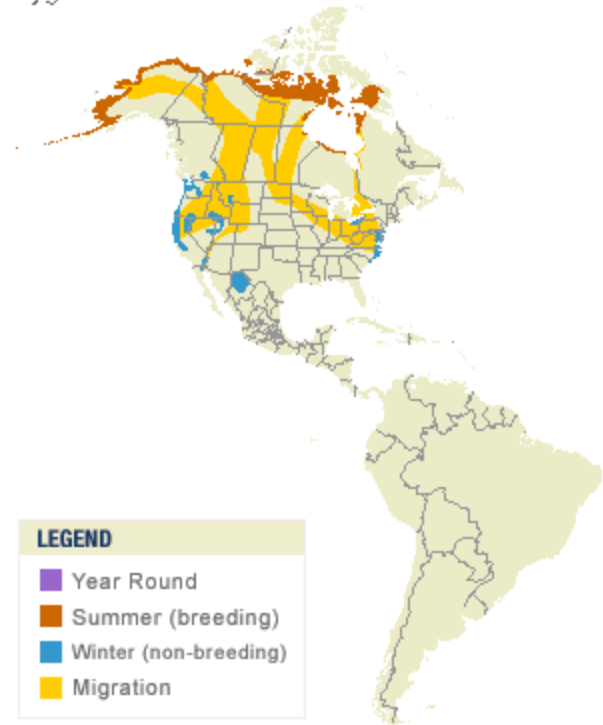

Map by Cornell Lab of Ornithology  
Range data by NatureServe

Belted Kingfisher  
*Ceryle alcyon*

Map by Cornell Lab of Ornithology  
Range data by NatureServe

Cedar Waxwing  
*Bombycilla cedrorum*

**LEGEND**

- Year Round
- Summer (breeding)
- Winter (non-breeding)
- Migration

Map by Cornell Lab of Ornithology  
Range data by NatureServe

American Coot  
*Fulica americana*

**LEGEND**

- Year Round
- Summer (breeding)
- Winter (non-breeding)
- Migration

Map by Cornell Lab of Ornithology  
Range data by NatureServe

Greater Yellowlegs  
*Tringa melanoleuca*

**LEGEND**

- Year Round
- Summer (breeding)
- Winter (non-breeding)
- Migration

Map by Cornell Lab of Ornithology  
Range data by NatureServe

Tundra Swan  
*Cygnus columbianus*

**LEGEND**

- Year Round
- Summer (breeding)
- Winter (non-breeding)
- Migration

Map by Cornell Lab of Ornithology  
Range data by NatureServe