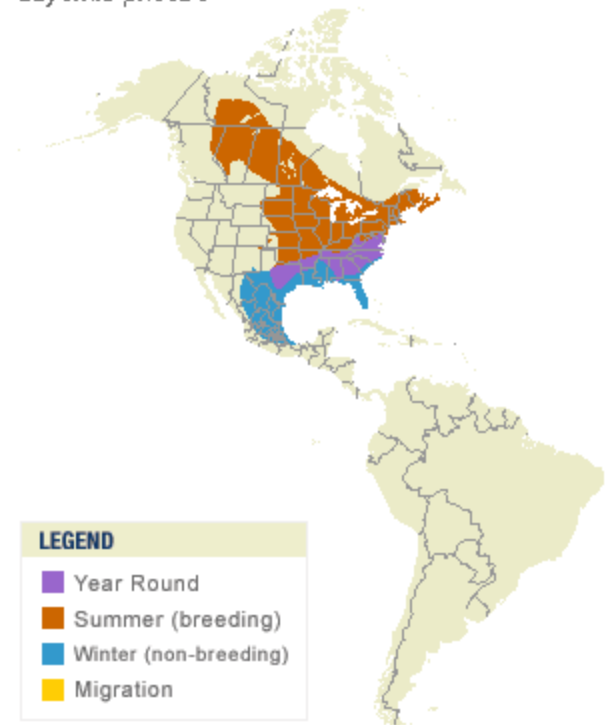

**Red-winged Blackbird**  
*Agelaius phoeniceus*

Map by Cornell Lab of Ornithology  
Range data by NatureServe

**Eastern Towhee**  
*Pipilo erythrophthalmus*

Map by Cornell Lab of Ornithology  
Range data by NatureServe

**Tree Swallow**  
*Tachycineta bicolor*

Map by Cornell Lab of Ornithology  
Range data by NatureServe

**Cooper's Hawk**  
*Accipiter cooperii*

Map by Cornell Lab of Ornithology  
Range data by NatureServe

**Willow Flycatcher**  
*Empidonax traillii*

Map by Cornell Lab of Ornithology  
Range data by NatureServe

**Eastern Phoebe**  
*Sayornis phoebe*

Map by Cornell Lab of Ornithology  
Range data by NatureServe

Great Egret  
*Ardea alba*

Map by Cornell Lab of Ornithology  
Range data by NatureServe

Great Blue Heron  
*Ardea herodias*

Map by Cornell Lab of Ornithology  
Range data by NatureServe

American Robin  
*Turdus migratorius*