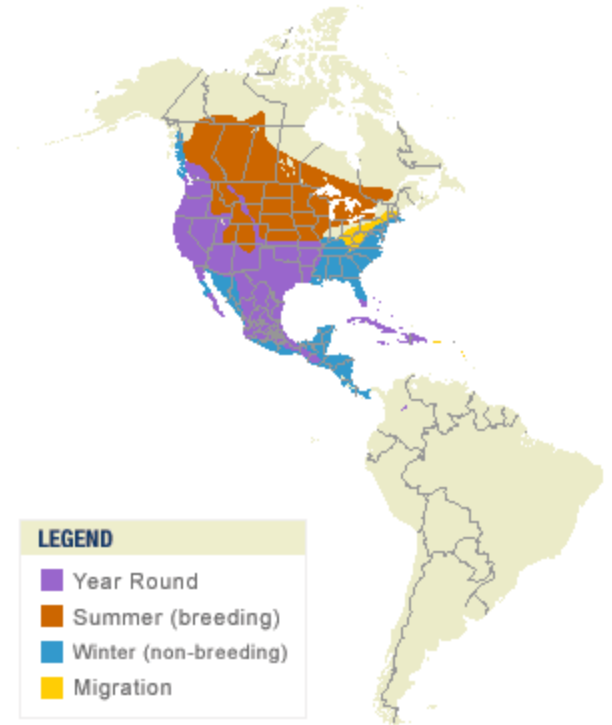

**Willow Flycatcher**  
*Empidonax traillii*

Map by Cornell Lab of Ornithology  
Range data by NatureServe

**Eastern Phoebe**  
*Sayornis phoebe*

Map by Cornell Lab of Ornithology  
Range data by NatureServe

Great Egret  
*Ardea alba*

Map by Cornell Lab of Ornithology  
Range data by NatureServe

Great Blue Heron  
*Ardea herodias*

Map by Cornell Lab of Ornithology  
Range data by NatureServe

American Robin  
*Turdus migratorius*

Map by Cornell Lab of Ornithology  
Range data by NatureServe

Belted Kingfisher  
*Ceryle alcyon*

Map by Cornell Lab of Ornithology  
Range data by NatureServe

Cedar Waxwing  
*Bombycilla cedrorum*

**LEGEND**

- Year Round
- Summer (breeding)
- Winter (non-breeding)
- Migration

Map by Cornell Lab of Ornithology  
Range data by NatureServe

American Coot  
*Fulica americana*

**LEGEND**

- Year Round
- Summer (breeding)
- Winter (non-breeding)
- Migration