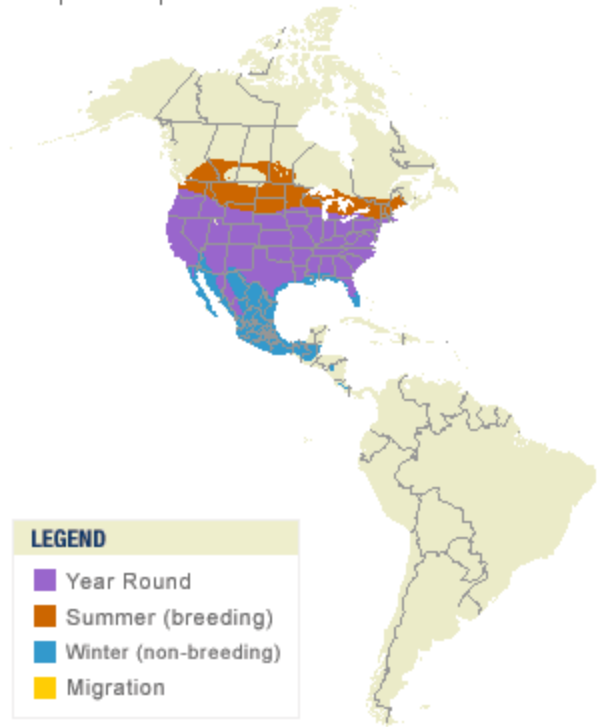

**Wood Thrush**  
*Hylocichla mustelina*

Map by Cornell Lab of Ornithology  
Range data by NatureServe

**Eastern Bluebird**  
*Sialia sialis*

Map by Cornell Lab of Ornithology  
Range data by NatureServe

**Scarlet Tanager**  
*Piranga olivacea*

Map by Cornell Lab of Ornithology  
Range data by NatureServe

**Yellow-rumped Warbler**  
*Dendroica coronata*

Map by Cornell Lab of Ornithology  
Range data by NatureServe

**Red-winged Blackbird**  
*Agelaius phoeniceus*

Map by Cornell Lab of Ornithology  
Range data by NatureServe

**Eastern Towhee**  
*Pipilo erythrophthalmus*

Map by Cornell Lab of Ornithology  
Range data by NatureServe

**Tree Swallow**  
*Tachycineta bicolor*

Map by Cornell Lab of Ornithology  
Range data by NatureServe

**Cooper's Hawk**  
*Accipiter cooperii*

Map by Cornell Lab of Ornithology  
Range data by NatureServe