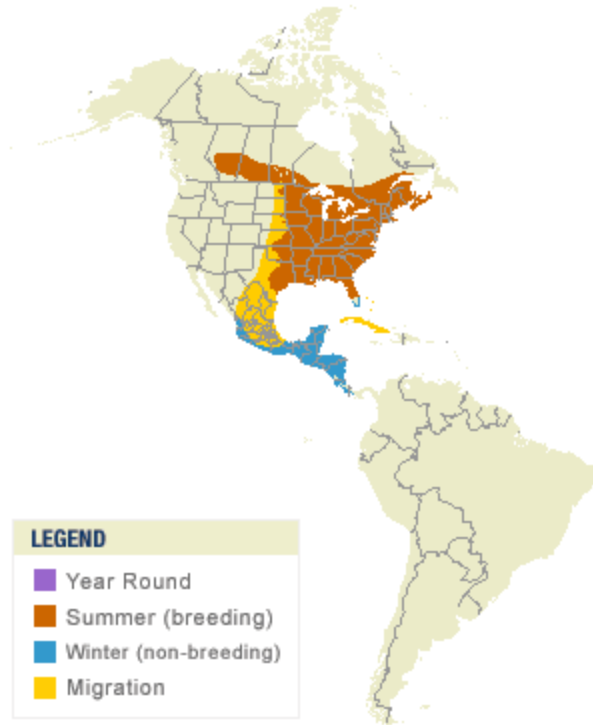

**Ruby-throated Hummingbird**  
*Archilochus colubris*

Map by Cornell Lab of Ornithology  
Range data by NatureServe

**Fox Sparrow**  
*Passerella iliaca*

Map by Cornell Lab of Ornithology  
Range data by NatureServe

**Wood Thrush**  
*Hylocichla mustelina*

Map by Cornell Lab of Ornithology  
Range data by NatureServe

**Eastern Bluebird**  
*Sialia sialis*

Map by Cornell Lab of Ornithology  
Range data by NatureServe

**Tree Swallow**  
*Tachycineta bicolor*

Map by Cornell Lab of Ornithology  
Range data by NatureServe

**Cooper's Hawk**  
*Accipiter cooperii*

Map by Cornell Lab of Ornithology  
Range data by NatureServe

Tundra Swan  
*Cygnus columbianus*

**LEGEND**

- Year Round
- Summer (breeding)
- Winter (non-breeding)
- Migration

Map by Cornell Lab of Ornithology  
Range data by NatureServe