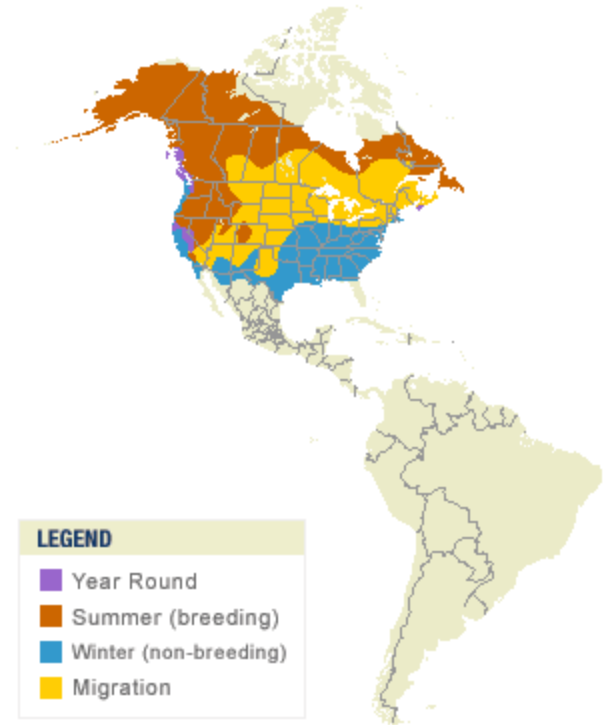

**Ruby-throated Hummingbird**  
*Archilochus colubris*

Map by Cornell Lab of Ornithology  
Range data by NatureServe

**Fox Sparrow**  
*Passerella iliaca*

Map by Cornell Lab of Ornithology  
Range data by NatureServe

**Wood Thrush**  
*Hylocichla mustelina*

Map by Cornell Lab of Ornithology  
Range data by NatureServe

**Eastern Bluebird**  
*Sialia sialis*

Map by Cornell Lab of Ornithology  
Range data by NatureServe

**Tree Swallow**  
*Tachycineta bicolor*

Map by Cornell Lab of Ornithology  
Range data by NatureServe

**Cooper's Hawk**  
*Accipiter cooperii*

Map by Cornell Lab of Ornithology  
Range data by NatureServe

Tundra Swan  
*Cygnus columbianus*

**LEGEND**

- Year Round
- Summer (breeding)
- Winter (non-breeding)
- Migration

Map by Cornell Lab of Ornithology  
Range data by NatureServe