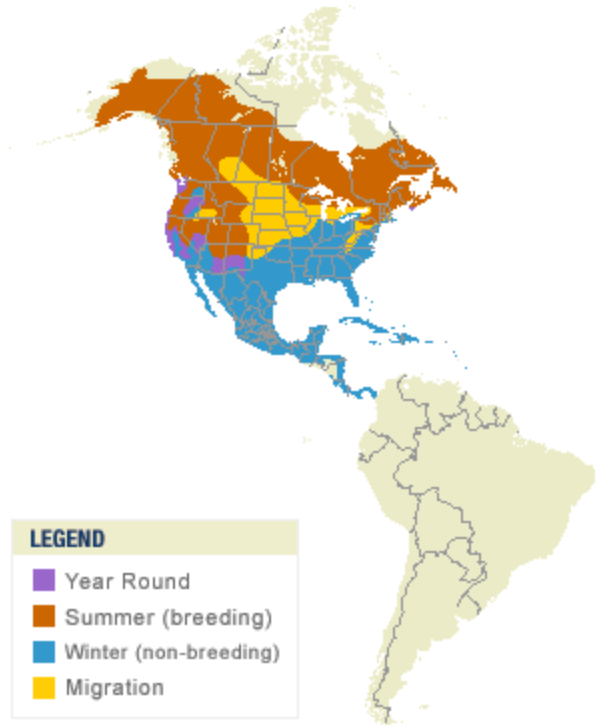

**Ruby-throated Hummingbird**  
*Archilochus colubris*

Map by Cornell Lab of Ornithology  
Range data by NatureServe

**Fox Sparrow**  
*Passerella iliaca*

Map by Cornell Lab of Ornithology  
Range data by NatureServe

**Wood Thrush**  
*Hylocichla mustelina*

Map by Cornell Lab of Ornithology  
Range data by NatureServe

**Eastern Bluebird**  
*Sialia sialis*

Map by Cornell Lab of Ornithology  
Range data by NatureServe

**Scarlet Tanager**  
*Piranga olivacea*

Map by Cornell Lab of Ornithology  
Range data by NatureServe

**Yellow-rumped Warbler**  
*Dendroica coronata*

Map by Cornell Lab of Ornithology  
Range data by NatureServe

**Red-winged Blackbird**  
*Agelaius phoeniceus*

Map by Cornell Lab of Ornithology  
Range data by NatureServe

**Eastern Towhee**  
*Pipilo erythrophthalmus*

Map by Cornell Lab of Ornithology  
Range data by NatureServe