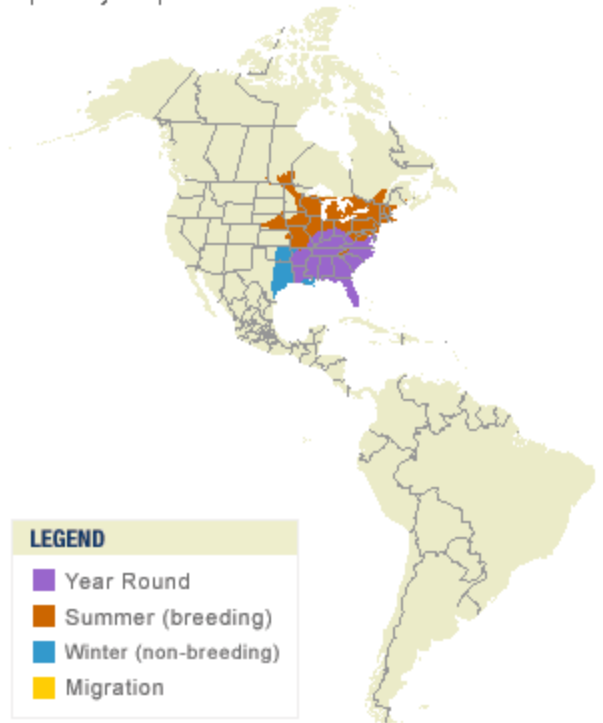

**Wood Thrush**  
*Hylocichla mustelina*

Map by Cornell Lab of Ornithology  
Range data by NatureServe

**Eastern Bluebird**  
*Sialia sialis*

Map by Cornell Lab of Ornithology  
Range data by NatureServe

**Scarlet Tanager**  
*Piranga olivacea*

Map by Cornell Lab of Ornithology  
Range data by NatureServe

**Yellow-rumped Warbler**  
*Dendroica coronata*

Map by Cornell Lab of Ornithology  
Range data by NatureServe

**Red-winged Blackbird**  
*Agelaius phoeniceus*

Map by Cornell Lab of Ornithology  
Range data by NatureServe

**Eastern Towhee**  
*Pipilo erythrophthalmus*

Map by Cornell Lab of Ornithology  
Range data by NatureServe

**Tree Swallow**  
*Tachycineta bicolor*

Map by Cornell Lab of Ornithology  
Range data by NatureServe

**Cooper's Hawk**  
*Accipiter cooperii*

Map by Cornell Lab of Ornithology  
Range data by NatureServe