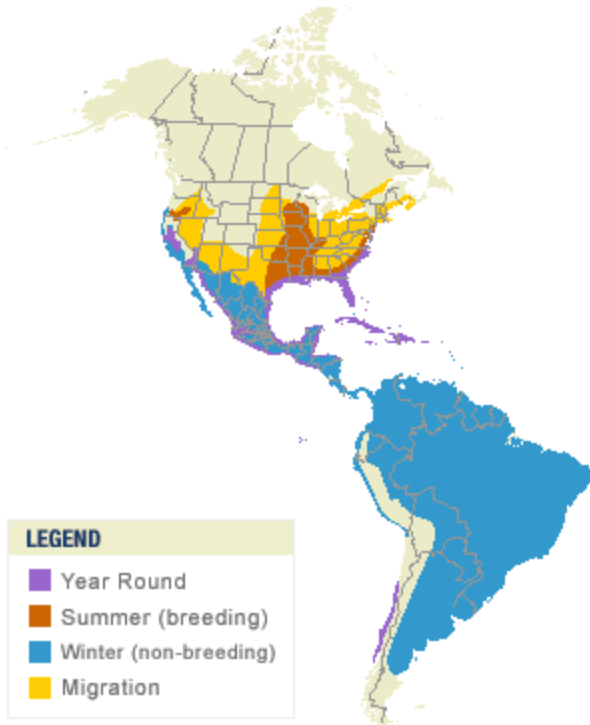

**Red-winged Blackbird**  
*Agelaius phoeniceus*

Map by Cornell Lab of Ornithology  
Range data by NatureServe

**Eastern Towhee**  
*Pipilo erythrophthalmus*

Map by Cornell Lab of Ornithology  
Range data by NatureServe

**Tree Swallow**  
*Tachycineta bicolor*

Map by Cornell Lab of Ornithology  
Range data by NatureServe

**Cooper's Hawk**  
*Accipiter cooperii*

Map by Cornell Lab of Ornithology  
Range data by NatureServe

**Willow Flycatcher**  
*Empidonax traillii*

Map by Cornell Lab of Ornithology  
Range data by NatureServe

**Eastern Phoebe**  
*Sayornis phoebe*

Map by Cornell Lab of Ornithology  
Range data by NatureServe

Great Egret  
*Ardea alba*

Map by Cornell Lab of Ornithology  
Range data by NatureServe

Great Blue Heron  
*Ardea herodias*

Map by Cornell Lab of Ornithology  
Range data by NatureServe

American Robin  
*Turdus migratorius*