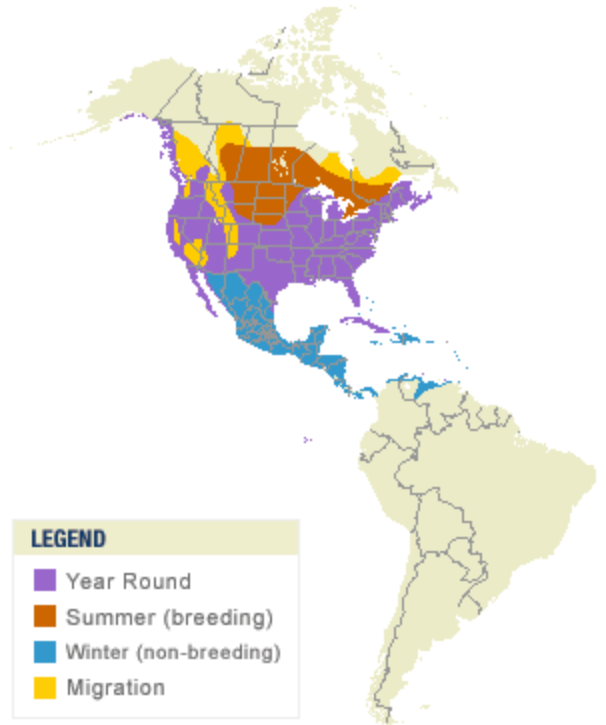

**Red-winged Blackbird**  
*Agelaius phoeniceus*

Map by Cornell Lab of Ornithology  
Range data by NatureServe

**Eastern Towhee**  
*Pipilo erythrophthalmus*

Map by Cornell Lab of Ornithology  
Range data by NatureServe

**Tree Swallow**  
*Tachycineta bicolor*

Map by Cornell Lab of Ornithology  
Range data by NatureServe

**Cooper's Hawk**  
*Accipiter cooperii*

Map by Cornell Lab of Ornithology  
Range data by NatureServe

**Willow Flycatcher**  
*Empidonax traillii*

Map by Cornell Lab of Ornithology  
Range data by NatureServe

**Eastern Phoebe**  
*Sayornis phoebe*

Map by Cornell Lab of Ornithology  
Range data by NatureServe

Great Egret  
*Ardea alba*

Map by Cornell Lab of Ornithology  
Range data by NatureServe

Great Blue Heron  
*Ardea herodias*

Map by Cornell Lab of Ornithology  
Range data by NatureServe

American Robin  
*Turdus migratorius*