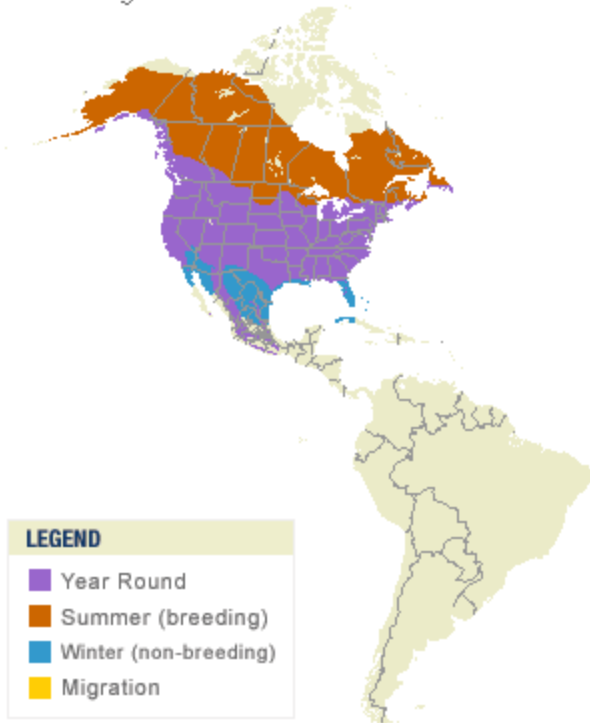

**Willow Flycatcher**  
*Empidonax traillii*

Map by Cornell Lab of Ornithology  
Range data by NatureServe

**Eastern Phoebe**  
*Sayornis phoebe*

Map by Cornell Lab of Ornithology  
Range data by NatureServe

Great Egret  
*Ardea alba*

Map by Cornell Lab of Ornithology  
Range data by NatureServe

Great Blue Heron  
*Ardea herodias*

Map by Cornell Lab of Ornithology  
Range data by NatureServe

American Robin  
*Turdus migratorius*

Map by Cornell Lab of Ornithology  
Range data by NatureServe

Belted Kingfisher  
*Ceryle alcyon*

Map by Cornell Lab of Ornithology  
Range data by NatureServe

Cedar Waxwing  
*Bombycilla cedrorum*

**LEGEND**

- Year Round
- Summer (breeding)
- Winter (non-breeding)
- Migration

Map by Cornell Lab of Ornithology  
Range data by NatureServe

American Coot  
*Fulica americana*

**LEGEND**

- Year Round
- Summer (breeding)
- Winter (non-breeding)
- Migration