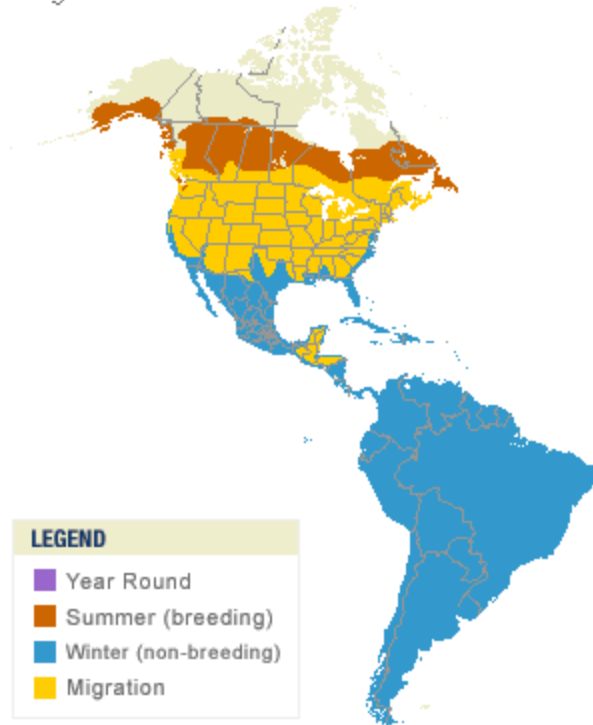

Great Egret  
*Ardea alba*

Map by Cornell Lab of Ornithology  
Range data by NatureServe

Great Blue Heron  
*Ardea herodias*

Map by Cornell Lab of Ornithology  
Range data by NatureServe

American Robin  
*Turdus migratorius*

Map by Cornell Lab of Ornithology  
Range data by NatureServe

Belted Kingfisher  
*Ceryle alcyon*

Map by Cornell Lab of Ornithology  
Range data by NatureServe

Cedar Waxwing  
*Bombycilla cedrorum*

**LEGEND**

- Year Round
- Summer (breeding)
- Winter (non-breeding)
- Migration

Map by Cornell Lab of Ornithology  
Range data by NatureServe

American Coot  
*Fulica americana*

**LEGEND**

- Year Round
- Summer (breeding)
- Winter (non-breeding)
- Migration

Map by Cornell Lab of Ornithology  
Range data by NatureServe

Greater Yellowlegs  
*Tringa melanoleuca*

**LEGEND**

- Year Round
- Summer (breeding)
- Winter (non-breeding)
- Migration

Map by Cornell Lab of Ornithology  
Range data by NatureServe