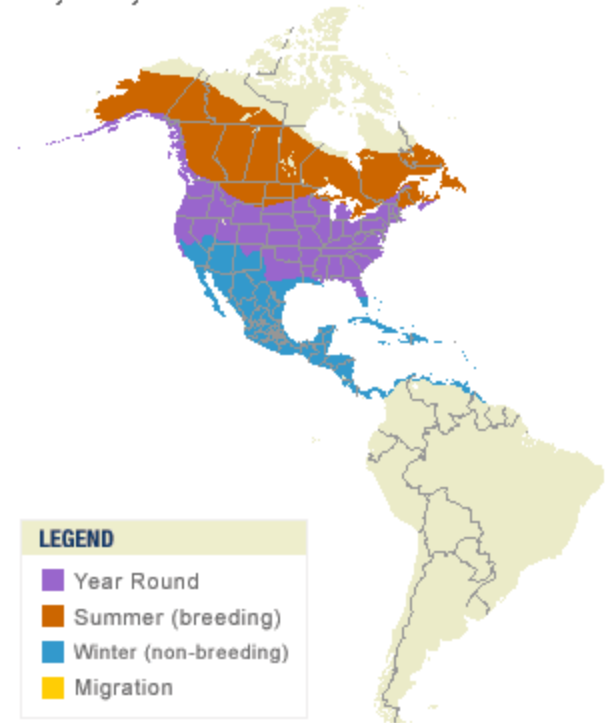

Belted Kingfisher
Ceryle alcyon

Map by Cornell Lab of Ornithology
Range data by NatureServe