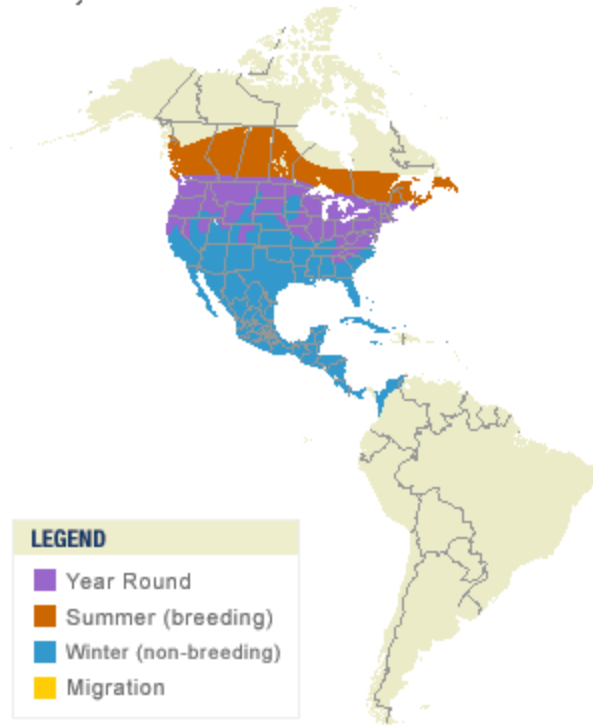

Cedar Waxwing
Bombycilla cedrorum

LEGEND

- Year Round
- Summer (breeding)
- Winter (non-breeding)
- Migration

Map by Cornell Lab of Ornithology
Range data by NatureServe