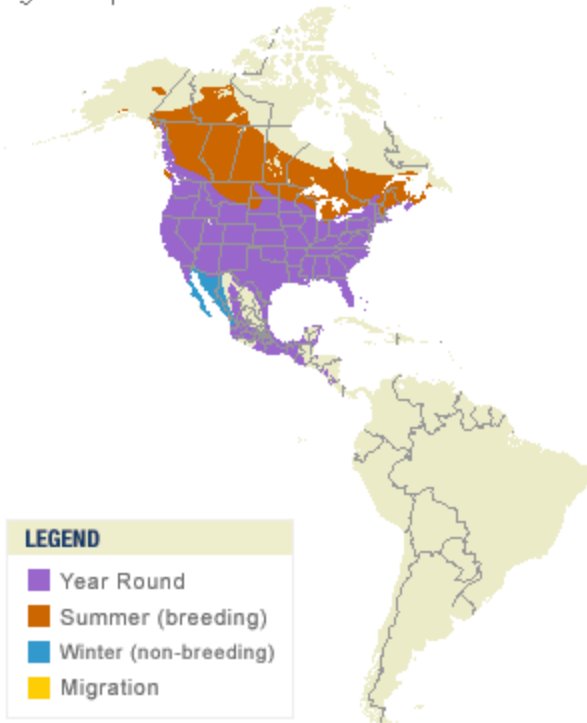

**Wood Thrush**  
*Hylocichla mustelina*

Map by Cornell Lab of Ornithology  
Range data by NatureServe

**Eastern Bluebird**  
*Sialia sialis*

Map by Cornell Lab of Ornithology  
Range data by NatureServe

**Scarlet Tanager**  
*Piranga olivacea*

Map by Cornell Lab of Ornithology  
Range data by NatureServe

**Yellow-rumped Warbler**  
*Dendroica coronata*

Map by Cornell Lab of Ornithology  
Range data by NatureServe

**Red-winged Blackbird**  
*Agelaius phoeniceus*

Map by Cornell Lab of Ornithology  
Range data by NatureServe

**Eastern Towhee**  
*Pipilo erythrophthalmus*

Map by Cornell Lab of Ornithology  
Range data by NatureServe

**Tree Swallow**  
*Tachycineta bicolor*

Map by Cornell Lab of Ornithology  
Range data by NatureServe

**Cooper's Hawk**  
*Accipiter cooperii*

Map by Cornell Lab of Ornithology  
Range data by NatureServe