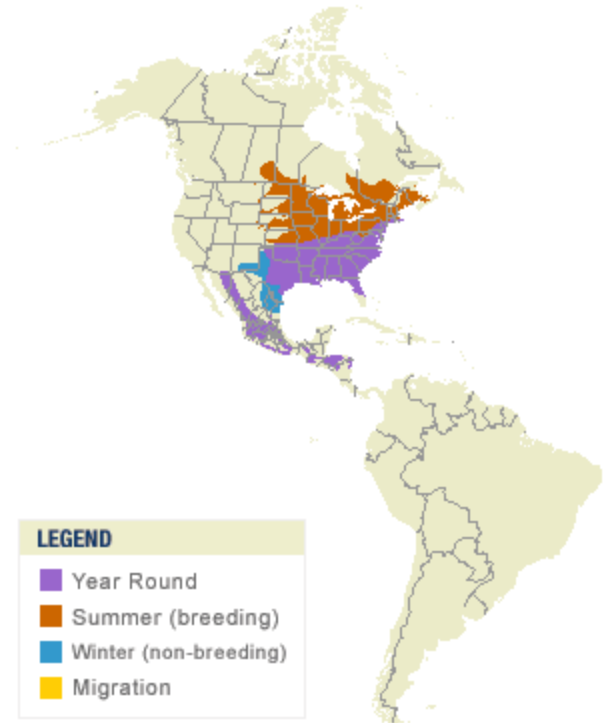

**Ruby-throated Hummingbird**  
*Archilochus colubris*

Map by Cornell Lab of Ornithology  
Range data by NatureServe

**Fox Sparrow**  
*Passerella iliaca*

Map by Cornell Lab of Ornithology  
Range data by NatureServe

**Wood Thrush**  
*Hylocichla mustelina*

Map by Cornell Lab of Ornithology  
Range data by NatureServe

**Eastern Bluebird**  
*Sialia sialis*

Map by Cornell Lab of Ornithology  
Range data by NatureServe

**Tree Swallow**  
*Tachycineta bicolor*

Map by Cornell Lab of Ornithology  
Range data by NatureServe

**Cooper's Hawk**  
*Accipiter cooperii*

Map by Cornell Lab of Ornithology  
Range data by NatureServe

Tundra Swan  
*Cygnus columbianus*

**LEGEND**

- Year Round
- Summer (breeding)
- Winter (non-breeding)
- Migration

Map by Cornell Lab of Ornithology  
Range data by NatureServe