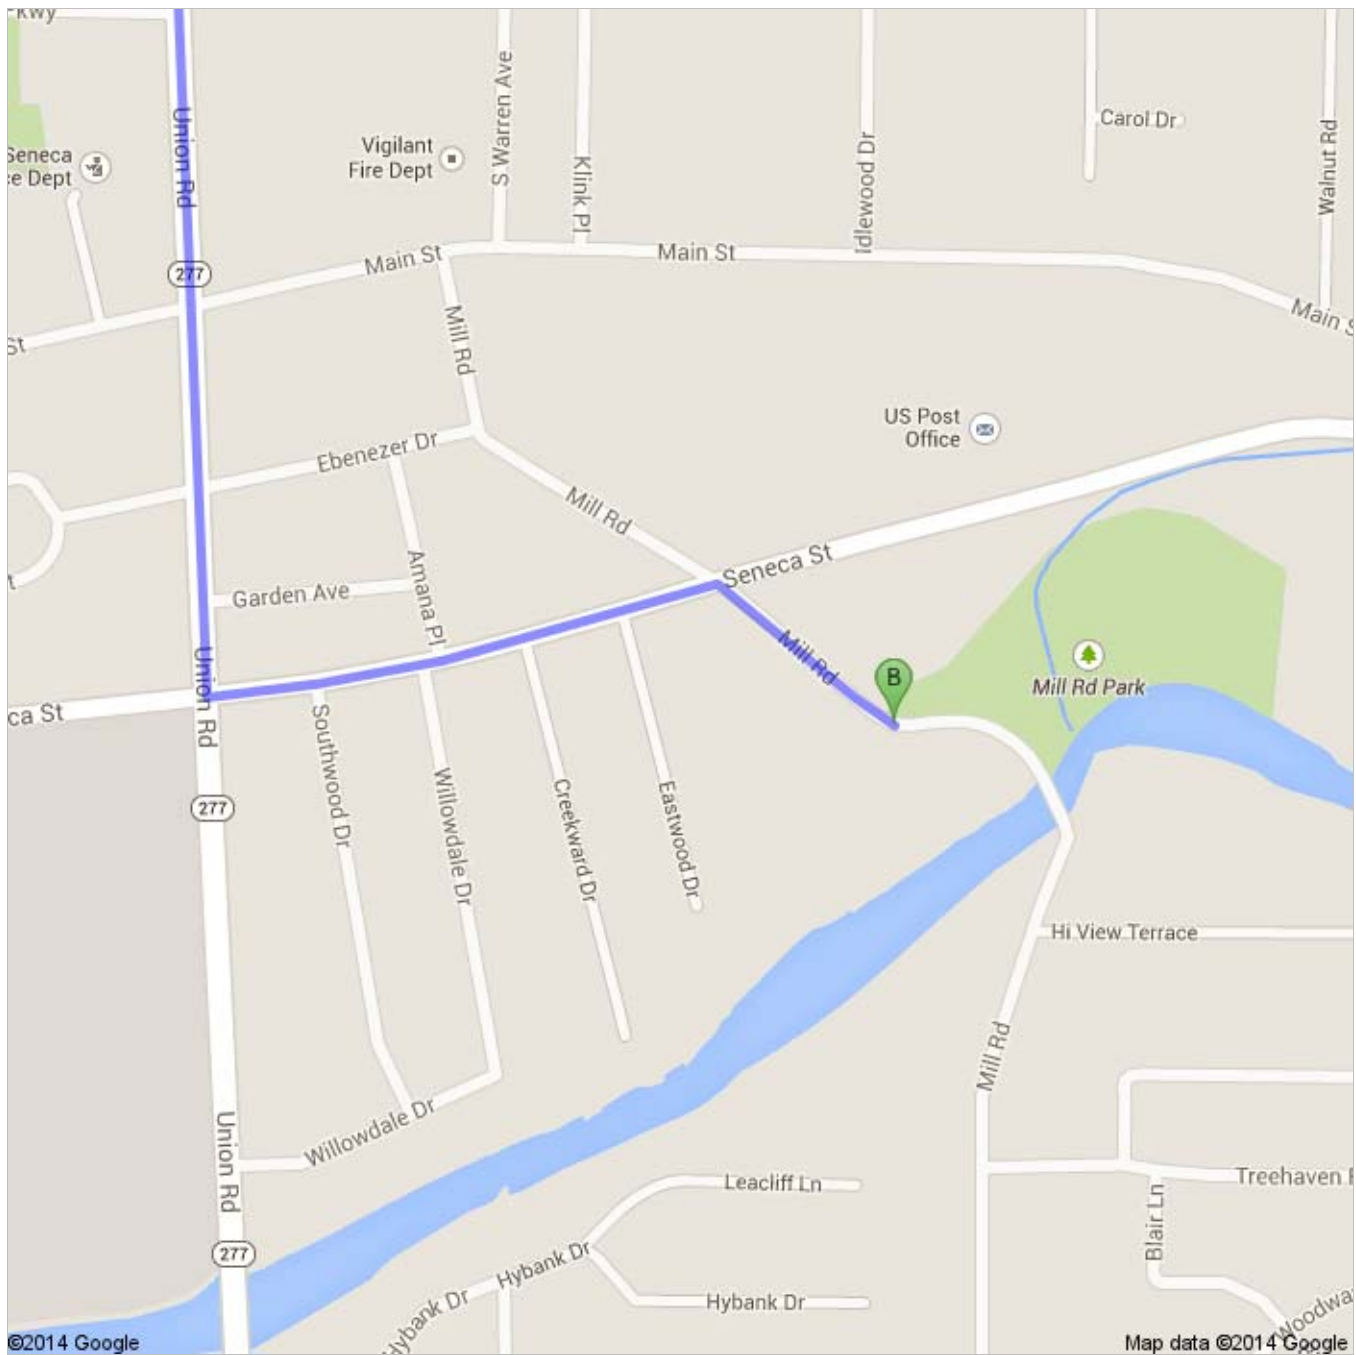

**Mill Road – Cazenovia Creek**  
**740 Mill Road, West Seneca, NY 14224**

Sample site is on the right side of road before the bridge (across the street from Mill Road Park.) There is a gravel plot in the grassy field for the bus to park on. Reinstein Staff can park here or park across the street in the Mill Road Park lot. Follow foot trail down to sample site. **\*NOTE: Access may vary. You may find an access point in Mill Road Park (on the left side of the bridge) works better. Use your best judgement.**

“B” Arrow = bus meeting place/parking

☆ = sampling site

△ = Bathroom facilities

**7-Eleven**

4075 Seneca Street  
Buffalo, NY 14224

Take Mill Road north to Seneca Street. Turn left on Seneca Street.

Bus and staff can park in the gravel plot to the right of the road OR in Mill Road Park parking lot on left side of street.

Parking area. There is a foot trail to the left.

Foot trail is near the patch of Japanese Knotweed (tall plants on left).

Foot trail leads down to sample site.

Sample site.

Sample site.

 93 Honorine Dr, Depew, NY 14043

- 
- |   |                           |
|---|---------------------------|
| 1. Head <b>north</b> on <b>Honorine Dr</b> toward <b>Reinstein Reserve Rd</b>   | go 335 ft<br>total 335 ft |
|  2. Take the 1st left onto <b>Como Park Blvd</b><br>About 3 mins       | go 1.2 mi<br>total 1.3 mi |
|  3. Turn left onto <b>Bennett Rd</b><br>About 1 min                    | go 0.7 mi<br>total 2.0 mi |
|  4. Turn left onto <b>NY-277 S/Union Rd</b><br>About 7 mins            | go 4.0 mi<br>total 6.0 mi |
|  5. Turn left onto <b>Seneca St</b><br>About 49 secs                   | go 0.3 mi<br>total 6.3 mi |
|  6. Turn right onto <b>Mill Rd</b><br>Destination will be on the right | go 0.1 mi<br>total 6.5 mi |