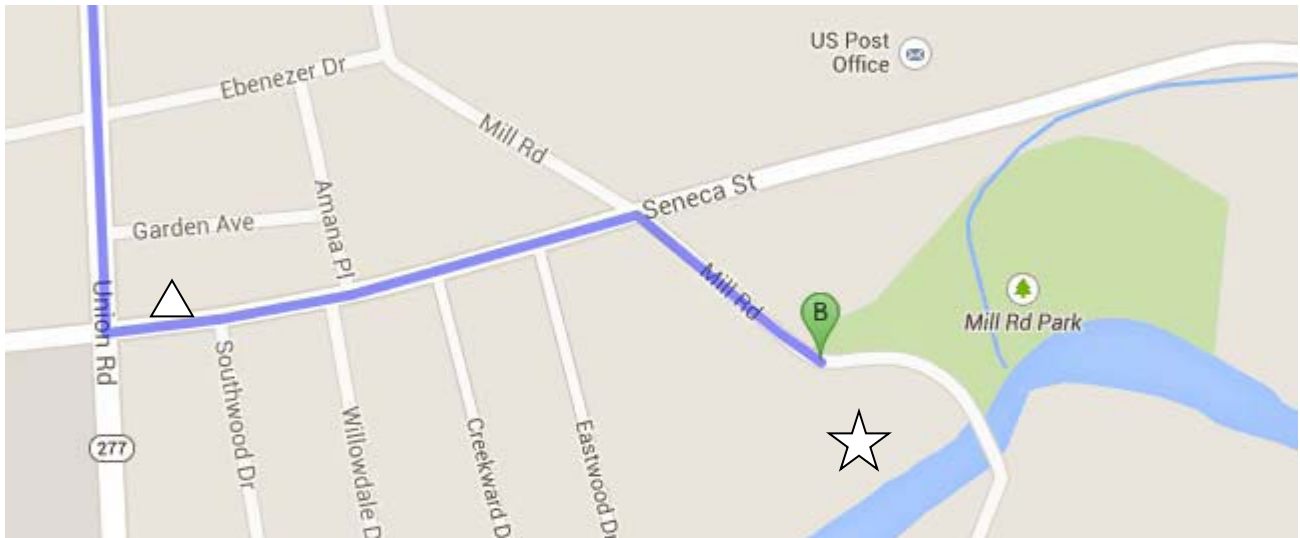

**Mill Road – Cazenovia Creek**  
**740 Mill Road, West Seneca, NY 14224**

Sample site is on the right side of road before the bridge (across the street from Mill Road Park.) There is a gravel plot in the grassy field for the bus to park on. Reinstein Staff can park here or park across the street in the Mill Road Park lot. Follow foot trail down to sample site. **\*NOTE: Access may vary. You may find an access point in Mill Road Park (on the left side of the bridge) works better. Use your best judgement.**

“B” Arrow = bus meeting place/parking

☆ = sampling site

△ = Bathroom facilities

**7-Eleven**

4075 Seneca Street  
Buffalo, NY 14224

Take Mill Road north to Seneca Street. Turn left on Seneca Street.

Bus and staff can park in the gravel plot to the right of the road OR in Mill Road Park parking lot on left side of street.

Parking area. There is a foot trail to the left.

Foot trail is near the patch of Japanese Knotweed (tall plants on left).

Foot trail leads down to sample site.

Sample site.

Sample site.

 93 Honorine Dr, Depew, NY 14043

- 
- |   |                           |
|---|---------------------------|
| 1. Head <b>north</b> on <b>Honorine Dr</b> toward <b>Reinstein Reserve Rd</b>   | go 335 ft<br>total 335 ft |
|  2. Take the 1st left onto <b>Como Park Blvd</b><br>About 3 mins       | go 1.2 mi<br>total 1.3 mi |
|  3. Turn left onto <b>Bennett Rd</b><br>About 1 min                    | go 0.7 mi<br>total 2.0 mi |
|  4. Turn left onto <b>NY-277 S/Union Rd</b><br>About 7 mins            | go 4.0 mi<br>total 6.0 mi |
|  5. Turn left onto <b>Seneca St</b><br>About 49 secs                   | go 0.3 mi<br>total 6.3 mi |
|  6. Turn right onto <b>Mill Rd</b><br>Destination will be on the right | go 0.1 mi<br>total 6.5 mi |