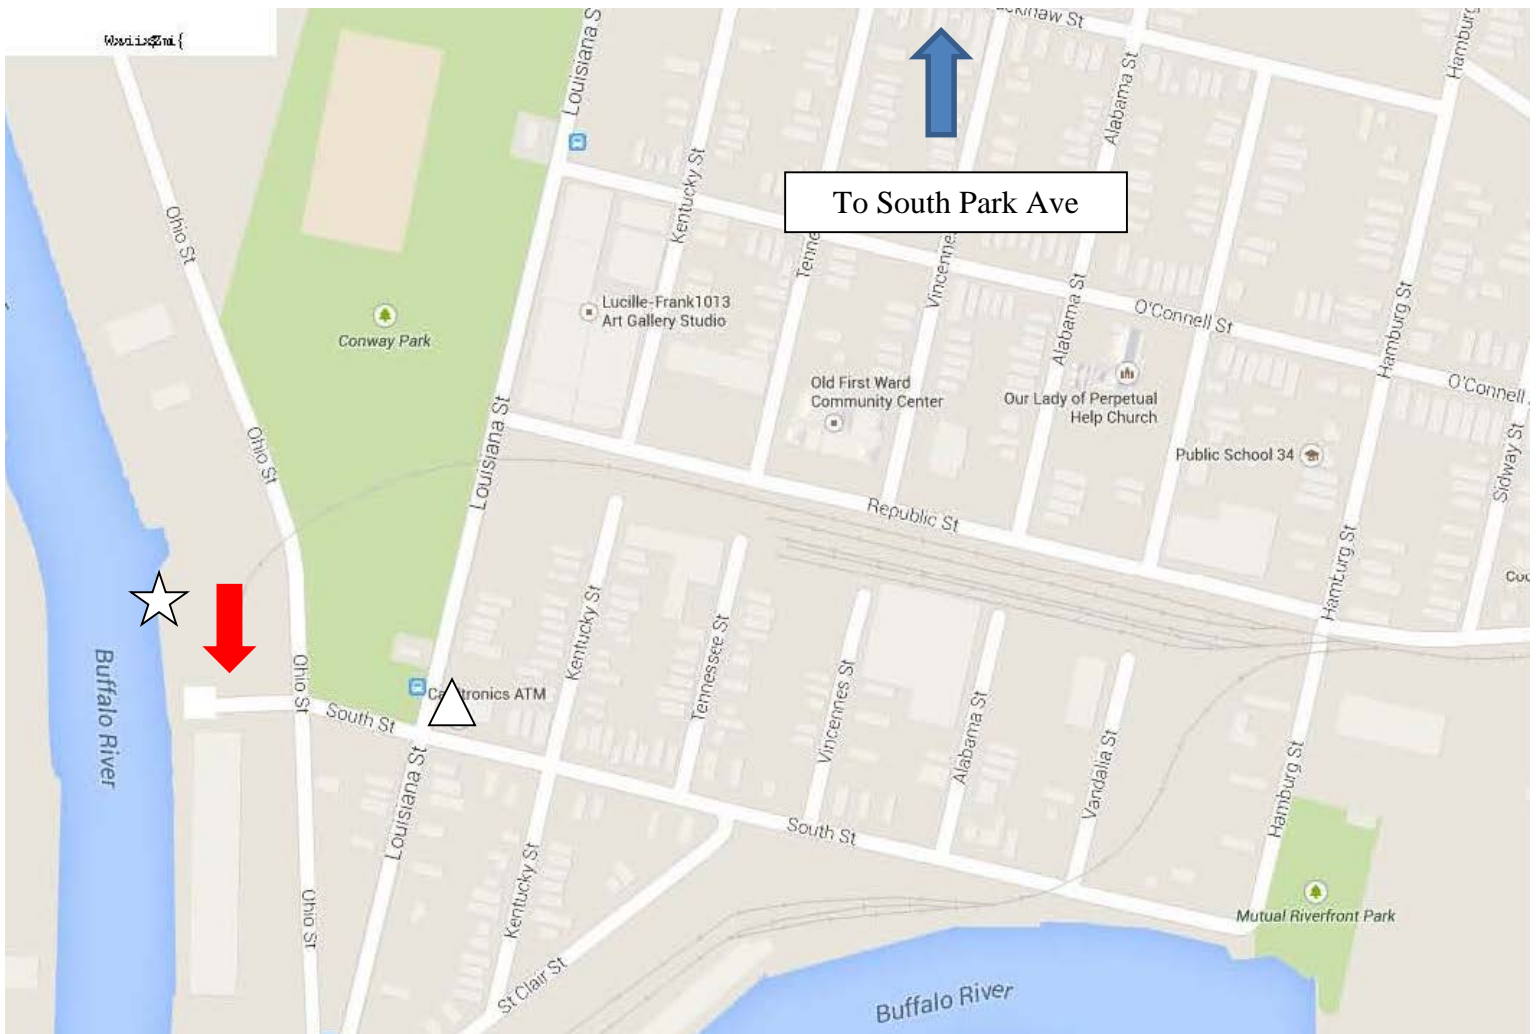

Ohio Street Fishing Access – Buffalo River
441 Ohio Street, Buffalo, NY 14204 (closest address)
42.865351, -78.868346

Look for DEC Fishing Access sign. Turn right onto dead end road, then turn right into gravel parking lot. There is a narrow dirt path that leads to a paved path near the river. Follow the paved path to the right (upstream). There is a narrow slope that leads to the water access and a grassy area for lunch/supplies.

-  = bus meeting place/parking lot
-  = sampling site
-  = Bathroom facilities

Master Food Mart

129 Louisiana St, Buffalo, NY 14204

Head east on South Street. Store is at intersection of South St and Louisiana St.

Big Baspa Mini Mart

418 South Park Ave, Buffalo, NY 14204

Head east on South St. Turn left on Louisiana Street. Turn right on South Park Ave. Store is near intersection.

DEC Fishing Sign.

Parking lot.

Gravel path from parking lot to paved path. Follow path closest to river.