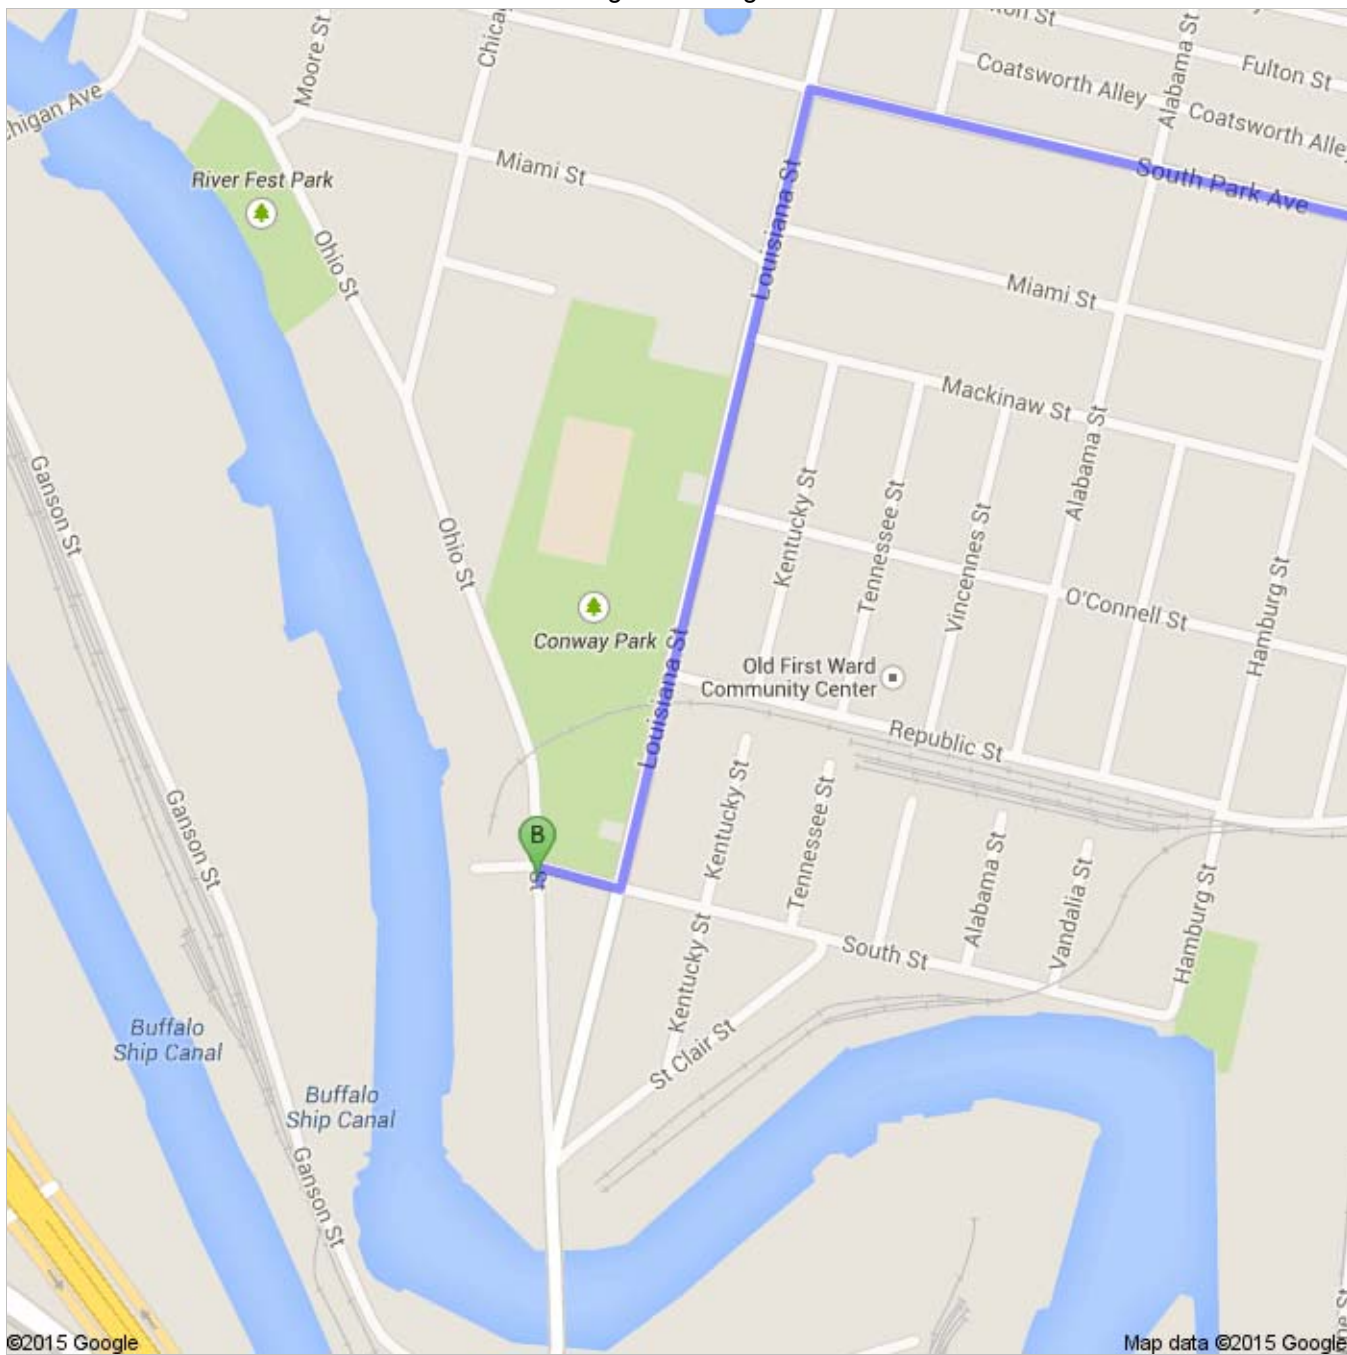

Ohio Street Fishing Access – Buffalo River
441 Ohio Street, Buffalo, NY 14204 (closest address)
42.865351, -78.868346

Look for DEC Fishing Access sign. Turn right onto dead end road, then turn right into gravel parking lot. There is a narrow dirt path that leads to a paved path near the river. Follow the paved path to the right (upstream). There is a narrow slope that leads to the water access and a grassy area for lunch/supplies.

Paved path to river path. Follow path to the right.

Kayak launch/Sample site.

Bench overlooking sample site – there is a grassy area just beyond the sample site for tarp/equipment.

Directions to Ohio St

9.2 mi – about 17 mins

Ohio Street Fishing Access: near 441 Ohio Street. Look for DEC Fishing Access sign near dead end road.

 93 Honorine Dr, Cheektowaga, NY 14227

- | | | |
|---|---|---------------------------|
| | 1. Head west on Reinstein Reserve Rd toward Honorine Dr | go 217 ft total 217 ft |
|  | 2. Turn right onto Honorine Dr | go 295 ft total 0.1 mi |
|  | 3. Turn left at the 1st cross street onto Como Park Blvd About 3 mins | go 1.2 mi total 1.3 mi |
|  | 4. Turn left onto Bennett Rd About 2 mins | go 0.7 mi total 2.0 mi |
|  | 5. Turn left onto Union Rd About 1 min | go 0.2 mi total 2.2 mi |
|  | 6. Turn right onto William St About 2 mins | go 0.8 mi total 3.0 mi |
|  | 7. Turn left to merge onto I-90 W toward I-190 About 1 min | go 1.0 mi total 4.0 mi |
|  | 8. Take the I-190 exit toward Downtown Buffalo/Canada | go 0.4 mi total 4.4 mi |
|  | 9. Continue onto I-190 N About 4 mins | go 3.5 mi total 8.0 mi |
|  | 10. Take exit 5 for Hamburg St | go 0.2 mi total 8.1 mi |
|  | 11. Turn right onto Hamburg St About 54 secs | go 0.3 mi total 8.4 mi |
|  | 12. Turn right onto South Park Ave About 56 secs | go 0.3 mi total 8.7 mi |
|  | 13. Turn left onto Louisiana St About 1 min | go 0.5 mi total 9.2 mi |
|  | 14. Turn right onto South St | go 253 ft total 9.2 mi |
|  | 15. Turn right onto Ohio St | go 46 ft total 9.2 mi |